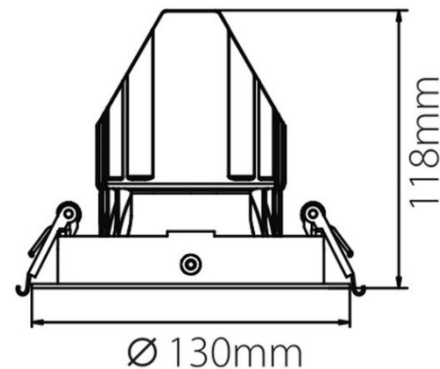

PRODUCT DATASHEET

Model: LDL802

Category: LED Adjustable Downlight

Description: 31w LED Adjustable Downlight

General Information

Material: Aluminium

Fitting Colors: White/ Black/ Painted Silver

Rotation Angle (degree): Not Applicable

Tilting Angle (degree): 30

Track System: Not Applicable

IP Rating: 20

Working Temperature (°C): -5 - +35

Storage Temperature (°C): -20 - +50

Product Dimensions and Cut-out Information

Fitting Length (mm): Not Applicable

Diameter (mm): 130

Height (mm): 118

Cut-out Dimension (mm): 117

Dimension:

Packing Information

Packaging Type: Individual box

Quantity per carton: 12

CBM per carton: 0.0369

Gross weight per carton (kgs): 12.4

Lifespan

Lifetime (hours): 50000

Luminous Flux after 50000hours (lm): LM80 Comply

PRODUCT DATASHEET

Model: LDL802

Category: LED Adjustable Downlight

Description: 31w LED Adjustable Downlight